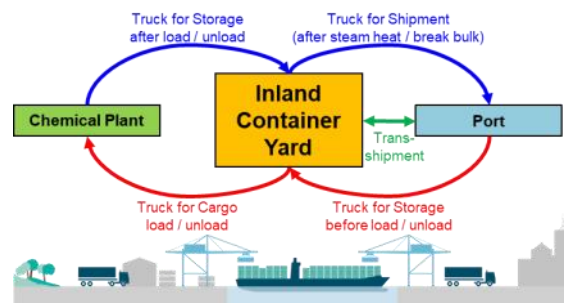

Services

Transshipment Services

Kerry-ITS has the assets, people and IT infrastructure to support your tank requirements. With our integrated tank solutions, we are committed to comply with your schedule.

With our dedication to be a leading one-stop integrated tank container solution's provider, **Kerry-ITS** has began a strategic partnership with **Sea-Shore Transportation Pte. Ltd.**, a leading integrated logistics and freight service provider established since 1972, with regional supply chain management, in Singapore, with effect from 15th Aug 2017.

Our strategic intent is to work on extending transshipment capabilities through jointly developed solutions that bring integrated solutions to our customers for improved speed efficiency and cost-effectiveness tank container management, providing our customers with **Total Integrated Logistics Solutions**.